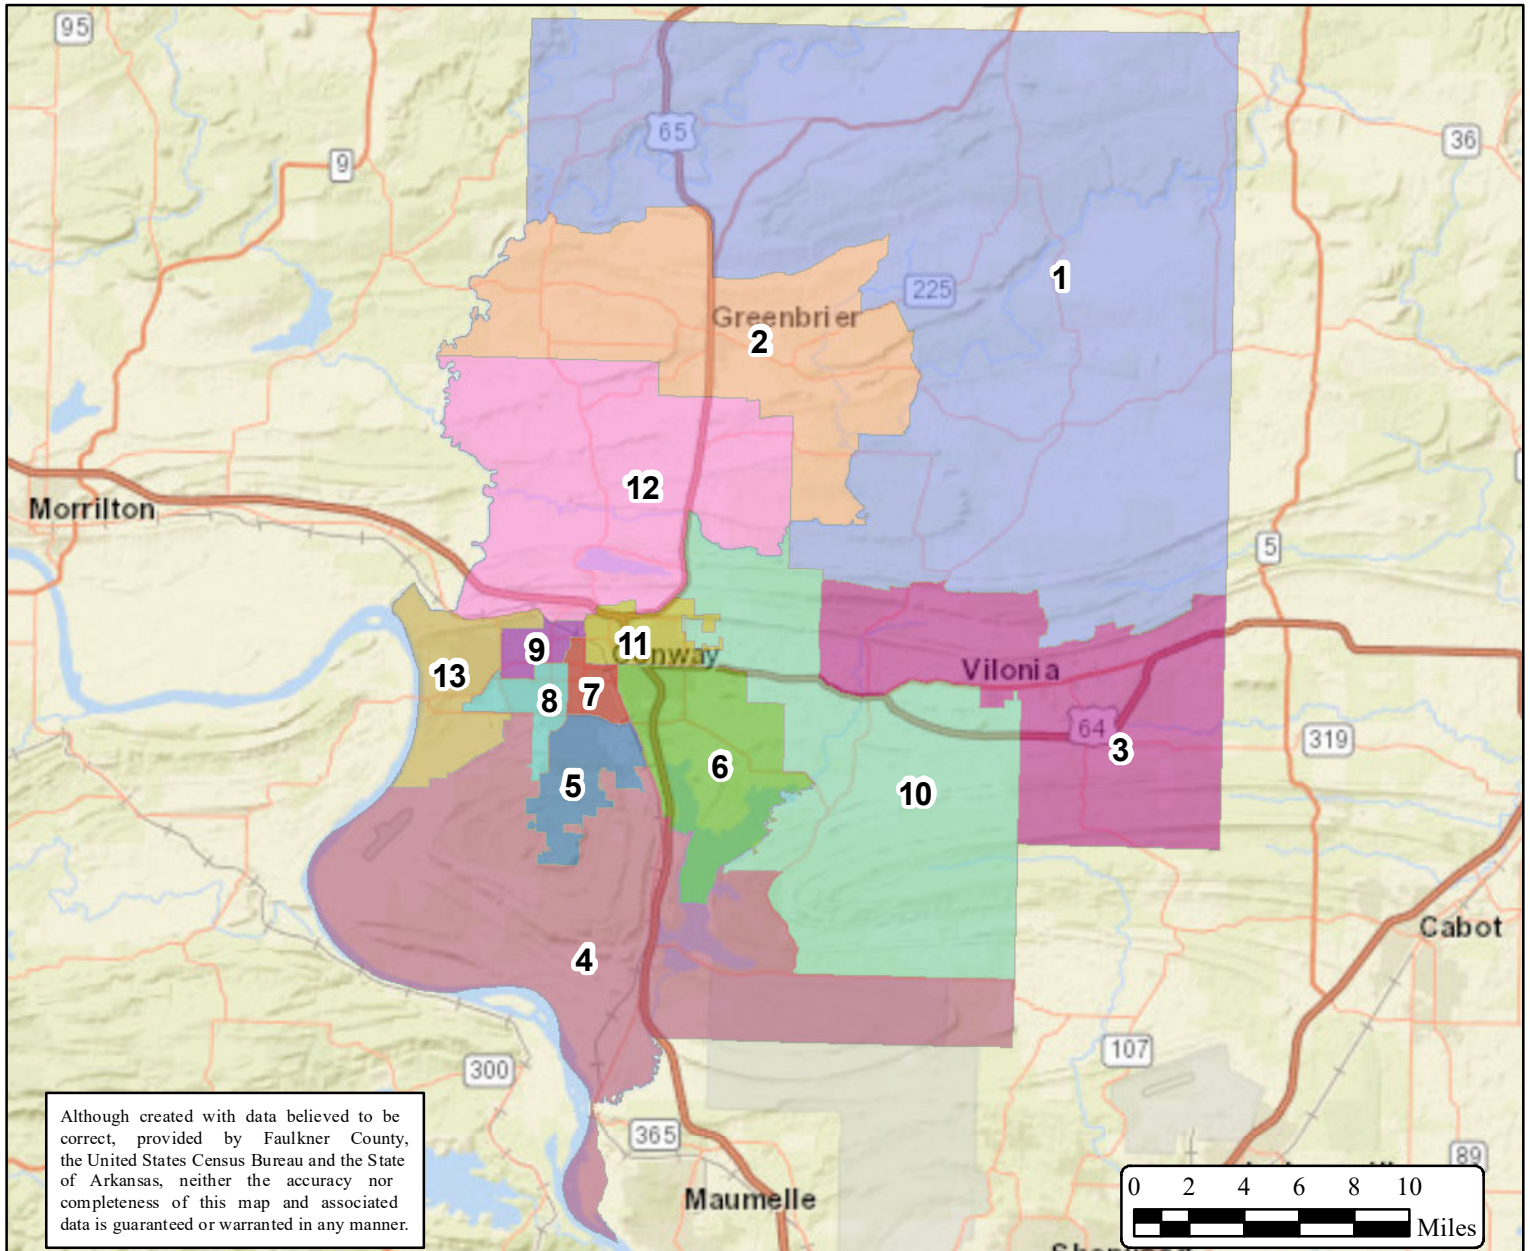

# Faulkner County

## Justice of the Peace Districts Overview

Map Created: December 27, 2021

Although created with data believed to be correct, provided by Faulkner County, the United States Census Bureau and the State of Arkansas, neither the accuracy nor completeness of this map and associated data is guaranteed or warranted in any manner.

### Population Statistics

District	Pop	% Dev	%White	%Black	%Hispanic	%Aminidian	%Asian	%Hawaiian	%Other	% 2+ Races	18 +	18+ % Dev
1	9704	2.17%	87.37%	2.30%	2.50%	0.94%	0.26%	0.01%	0.22%	6.41%	7295	0.20%
2	9878	4.00%	88.77%	1.37%	3.27%	0.56%	0.42%	0.06%	0.14%	5.42%	7041	-3.29%
3	9443	-0.58%	88.05%	0.91%	4.02%	0.68%	0.39%	0.04%	0.32%	5.58%	6877	-5.55%
4	9072	-4.49%	76.52%	10.92%	5.70%	0.40%	0.45%	0.04%	0.26%	5.70%	7225	-0.77%
5	9826	3.45%	70.19%	16.96%	4.70%	0.47%	2.31%	0.03%	0.25%	5.09%	7596	4.33%
6	9211	-3.02%	59.48%	21.32%	12.05%	0.39%	0.78%	0.10%	0.43%	5.44%	6849	-5.93%
7	9233	-2.79%	57.40%	18.20%	8.58%	0.35%	1.51%	0.08%	0.77%	13.13%	7767	6.68%
8	9554	0.59%	71.53%	15.89%	4.90%	0.35%	1.80%	0.06%	0.41%	5.07%	7817	7.37%
9	9300	-2.09%	70.98%	14.80%	6.73%	0.27%	1.52%	0.03%	0.38%	5.30%	7103	-2.44%
10	9556	0.61%	86.18%	2.69%	4.96%	0.52%	0.51%	0.03%	0.30%	4.80%	7133	-2.03%
11	9836	3.56%	59.66%	24.86%	7.36%	0.42%	1.81%	0.09%	0.42%	5.39%	7919	8.77%
12	9864	3.85%	82.40%	7.33%	3.11%	0.35%	0.94%	0.05%	0.31%	5.49%	7464	2.52%
13	8998	-5.27%	74.63%	13.45%	4.00%	0.20%	2.73%	0.01%	0.20%	4.78%	6564	-9.84%