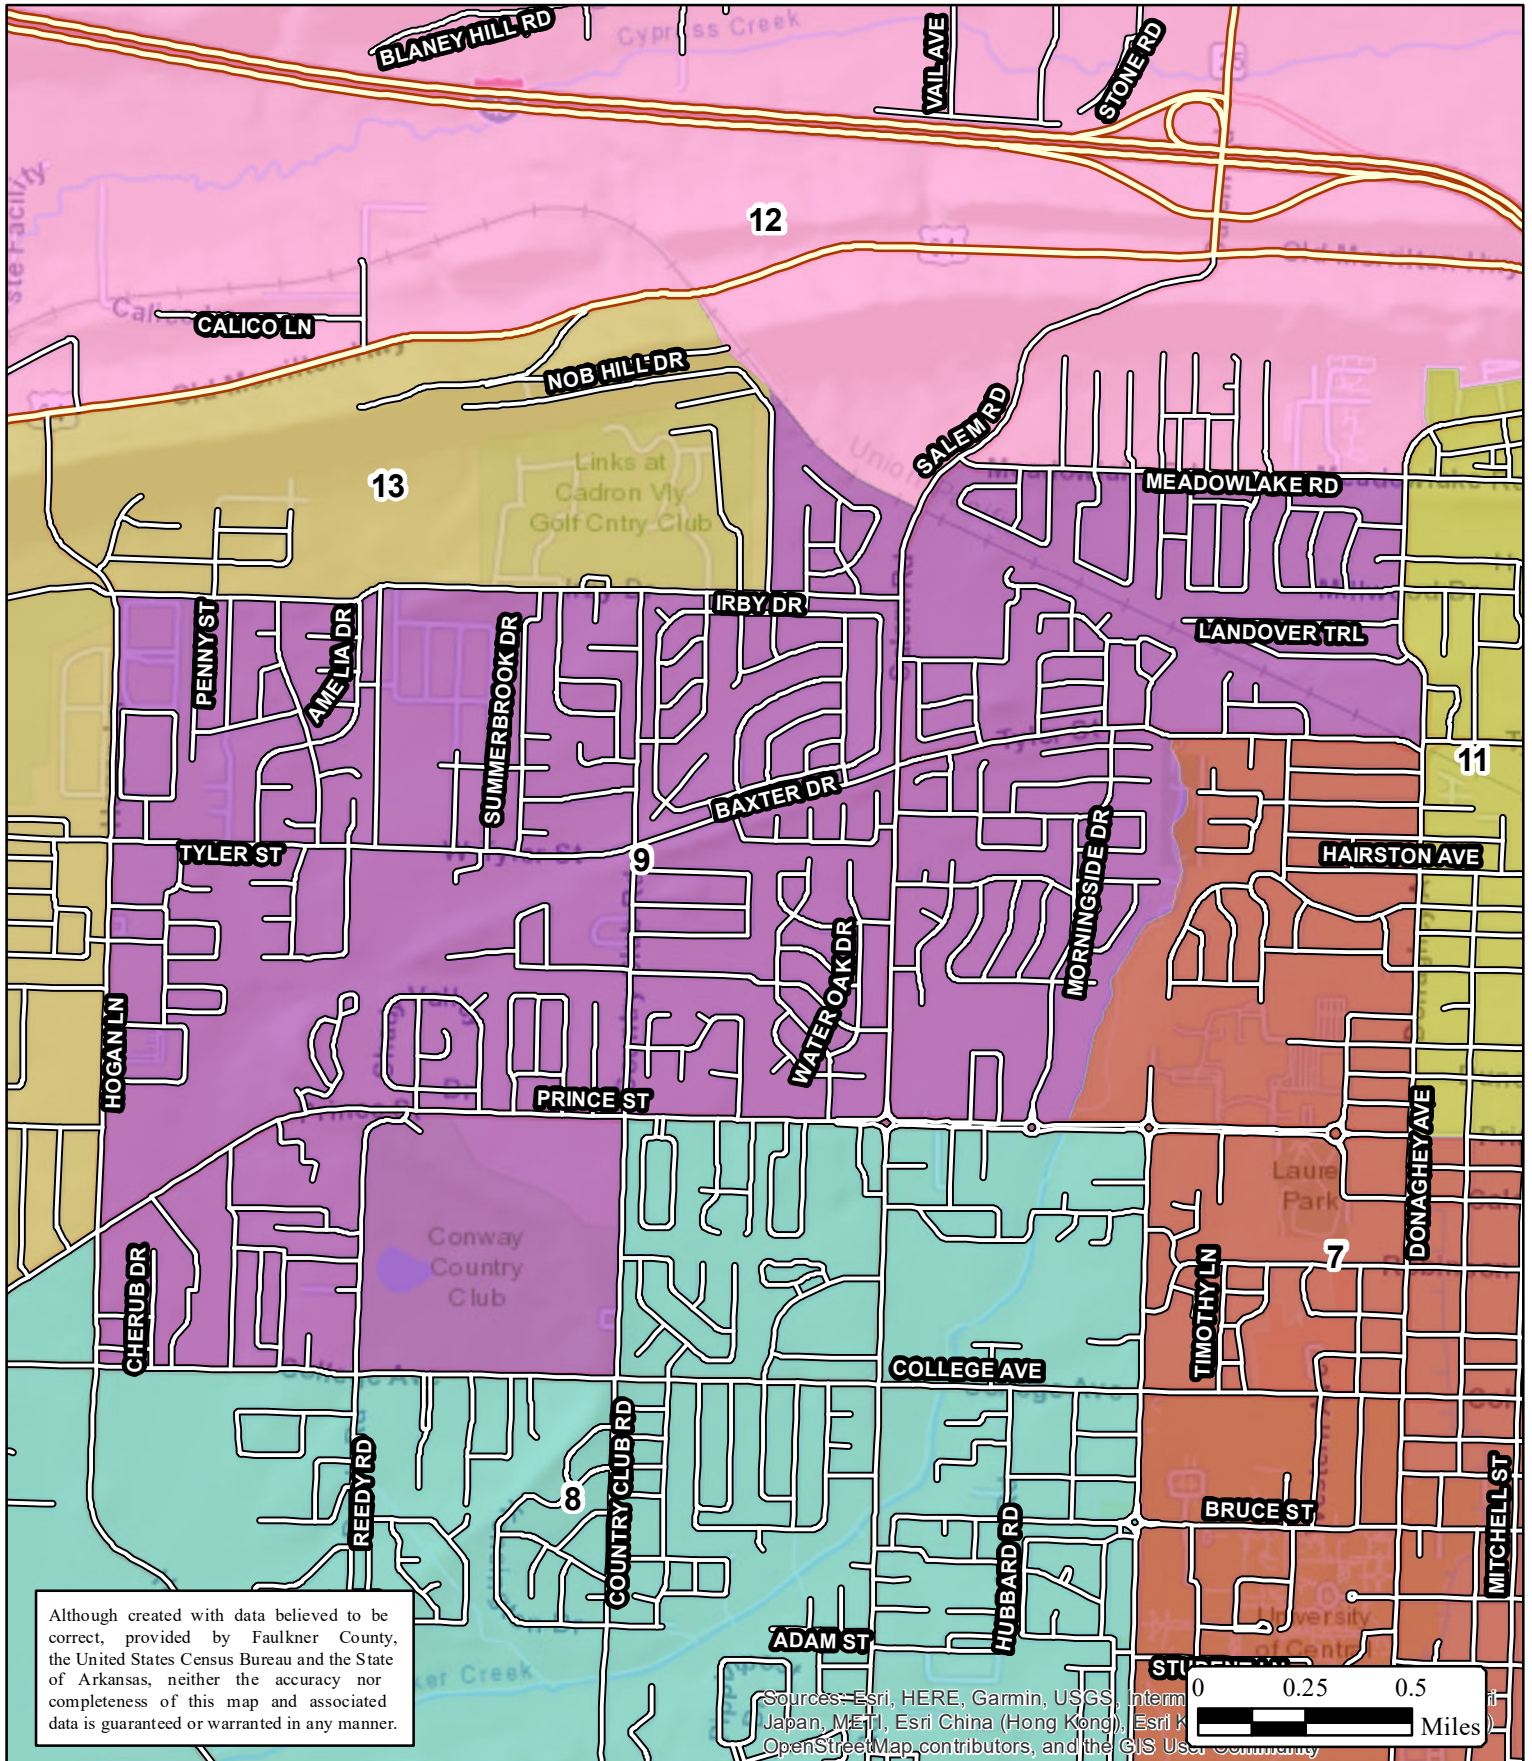

# Faulkner County

## Justice of the Peace District 9

Map Created: December 27, 2021

Although created with data believed to be correct, provided by Faulkner County, the United States Census Bureau and the State of Arkansas, neither the accuracy nor completeness of this map and associated data is guaranteed or warranted in any manner.

Sources: Esri, HERE, Garmin, USGS, Intermap, Japan, METI, Esri China (Hong Kong), Esri Korea, Swisstopo, The GIS User Community, and the OpenStreetMap contributors.

0 0.25 0.5 Miles