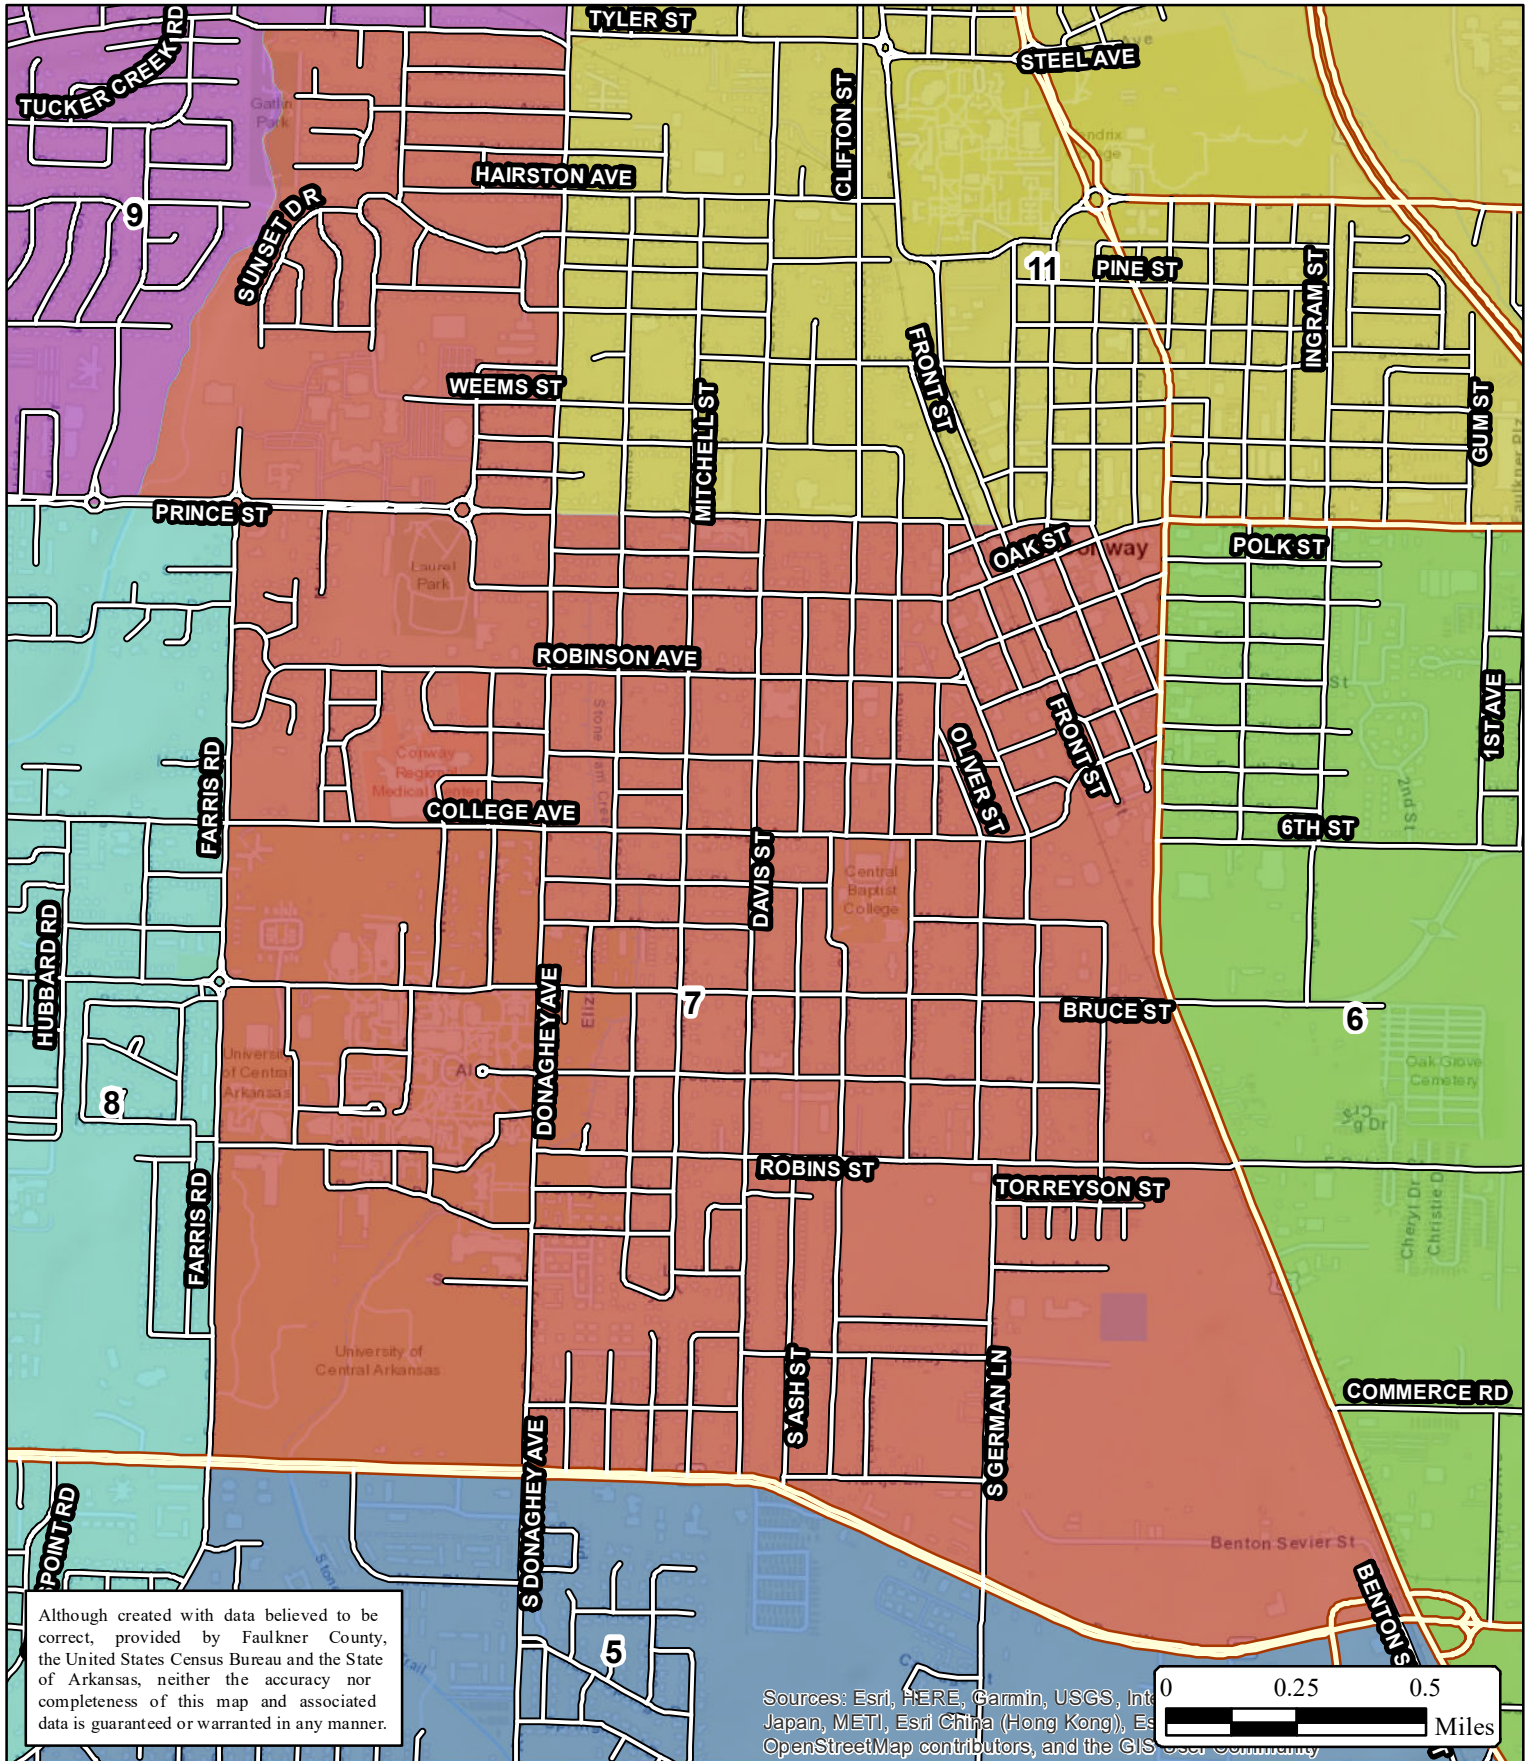

Faulkner County

Justice of the Peace District 7

Map Created: December 27, 2021

Although created with data believed to be correct, provided by Faulkner County, the United States Census Bureau and the State of Arkansas, neither the accuracy nor completeness of this map and associated data is guaranteed or warranted in any manner.

Sources: Esri, HERE, Garmin, USGS, Intel, Japan, METI, Esri China (Hong Kong), Swisstopo, Mapbox, OpenStreetMap contributors, and the GIS User Community