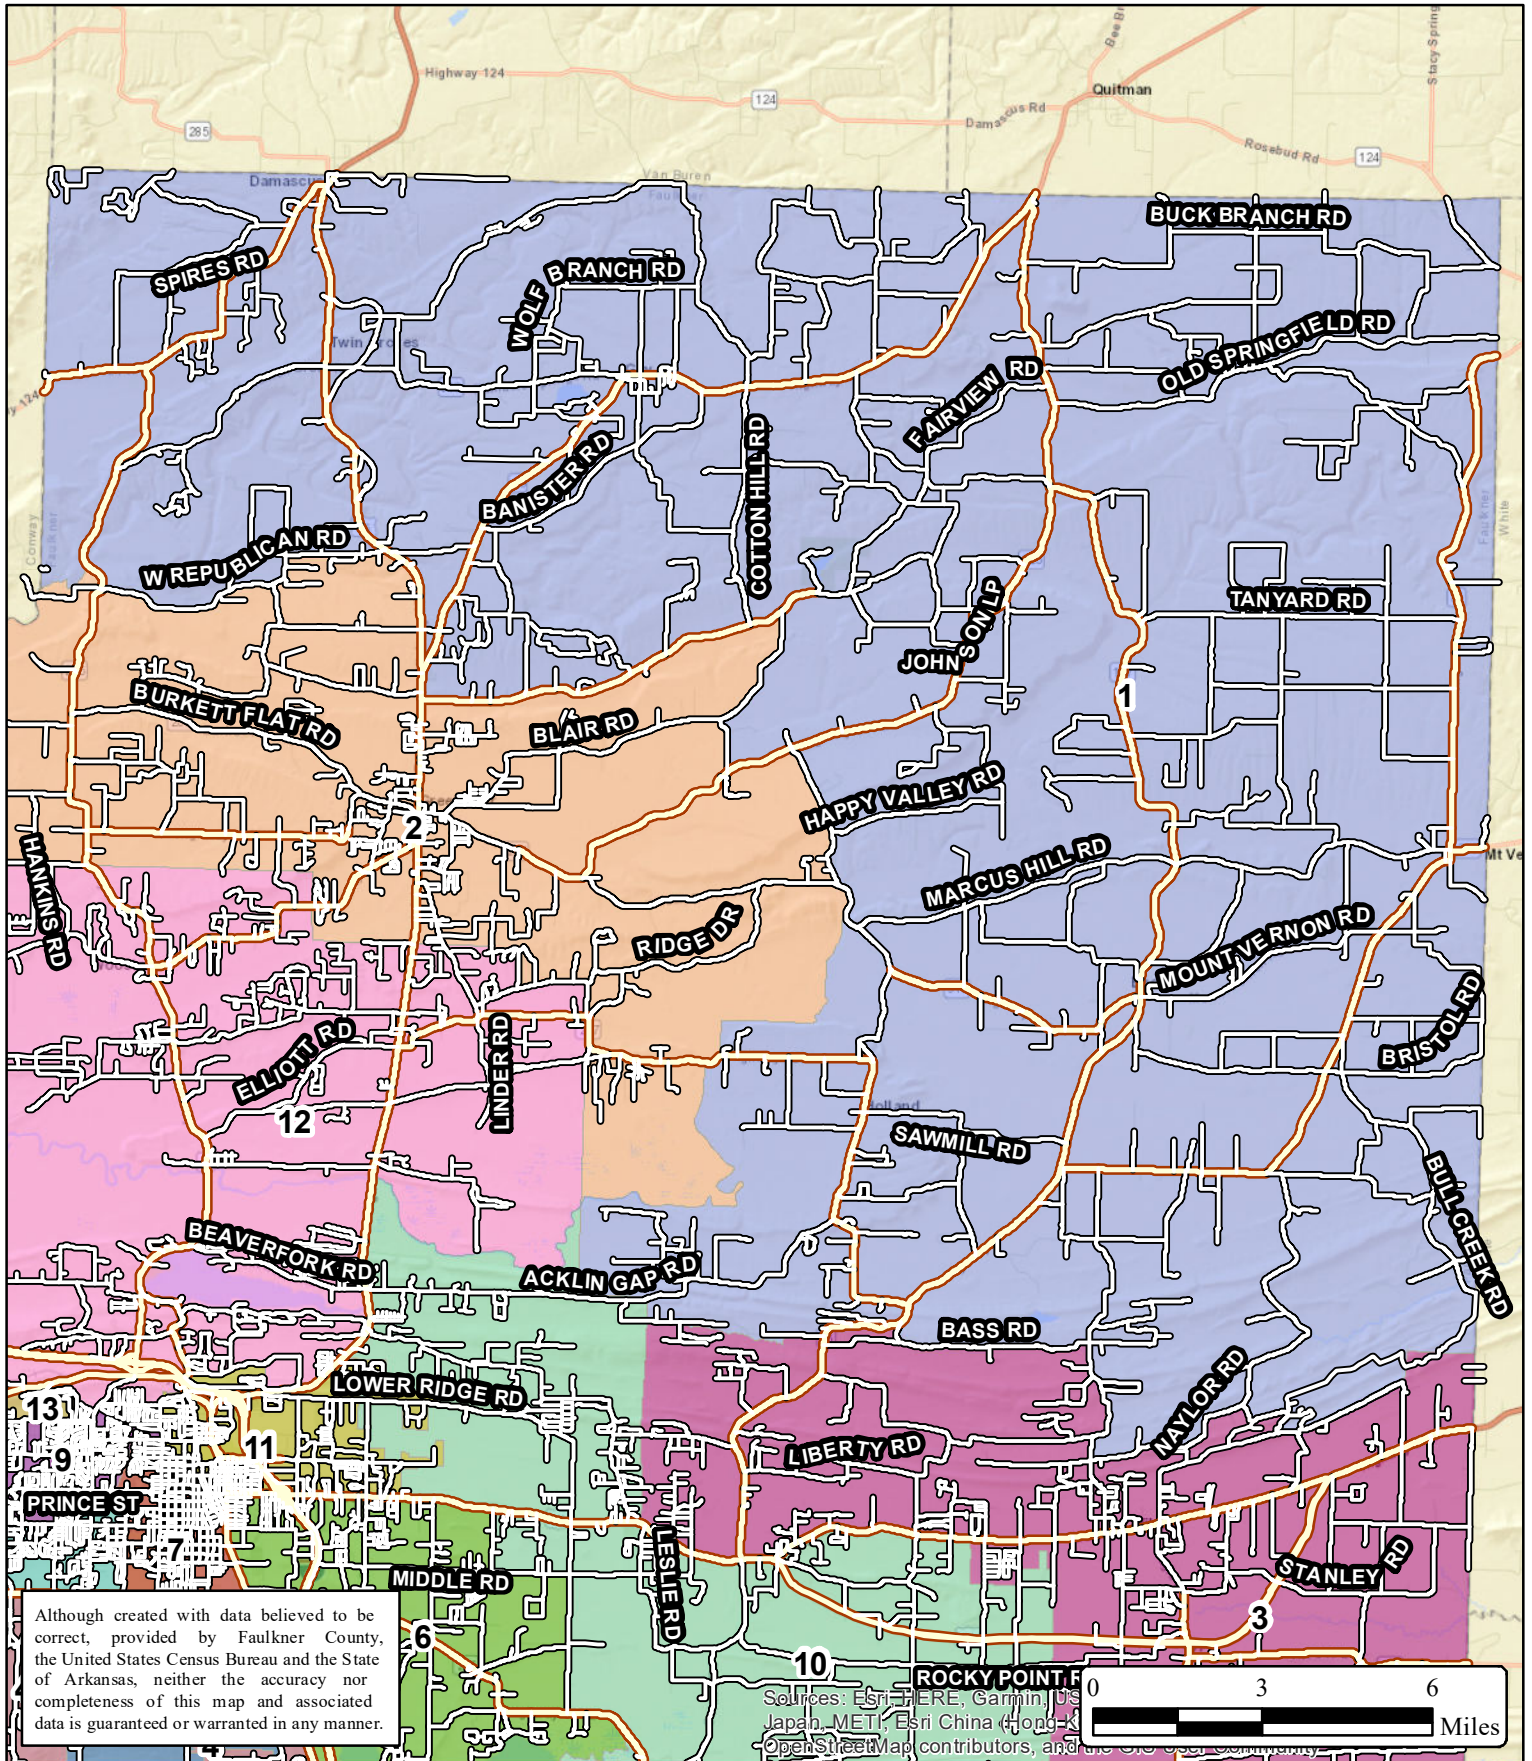

Faulkner County

Justice of the Peace District 1

Map Created: December 27, 2021

Although created with data believed to be correct, provided by Faulkner County, the United States Census Bureau and the State of Arkansas, neither the accuracy nor completeness of this map and associated data is guaranteed or warranted in any manner.

Sources: Esri, HERE, Garmin, US Japan, METI, Esri China (Hong Kong), Swatch, Bing, OpenStreetMap contributors, and the GIS User Community

0 3 6 Miles